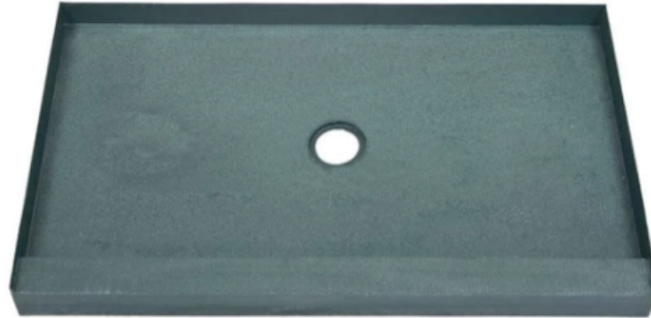

Teak Bench

1 ¼" thick; 9" deep x 24" wide

Grab Bar

1-3/8" diameter x 23-5/8"
Considered a 24" grab bar

Niche

25" x 13" outside dimensions
23-3/4" x 11-3/4" inside dimensions
Considered 24" x 12"

Corner Shelf

8-1/2" Legs x 12" hypotenuse

Shaving Shelf

10" Legs x 14" hypotenuse

Drain

4" x 4" outside dimensions

Our accessory options are available
in 5 beautiful finishes!

What is Mont Synthesis?

Mont Synthesis is a modular shower surround system that uses marine-grade adhesive technology to bond large-format porcelain panels to a moisture-resistant substrate and a proprietary mechanical fastening system. The panels are then mechanically attached to traditional framing without the use of thinset adhesive.

Why was Mont Synthesis Developed?

Mont Synthesis was developed to be an easy, simple, contractor-friendly shower surround alternative to large-format porcelain installation.

Where Can Mont Synthesis Be Used?

The KBRs Tile-Basin® is a rock-solid alternative to a field-sloped mortar bed. It is specifically designed to protect your shower long term. The patented 1/8" perimeter flange facilitates water taking the path of least resistance directly into the drain. The protective barrier flange is guaranteed to prevent moisture from escaping the system from behind the wall, substrate or sub-floor.