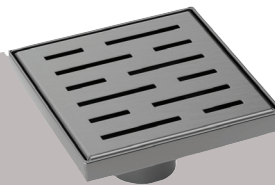

Shower Surround Accessory Options

Dimensions

Teak Bench

1 ¼" thick; 9" deep x 24" wide

Grab Bar

1-3/8" diameter x 23-5/8"
Considered a 24" grab bar

Niche

25" x 13" outside dimensions
23-3/4" x 11-3/4" inside dimensions
Considered 24" x 12"

Corner Shelf

8-1/2" Legs x 12" hypotenuse

Shaving Shelf

10" Legs x 14" hypotenuse

Drain

4" x 4" outside dimensions

Our accessory options are available
in 5 beautiful finishes!